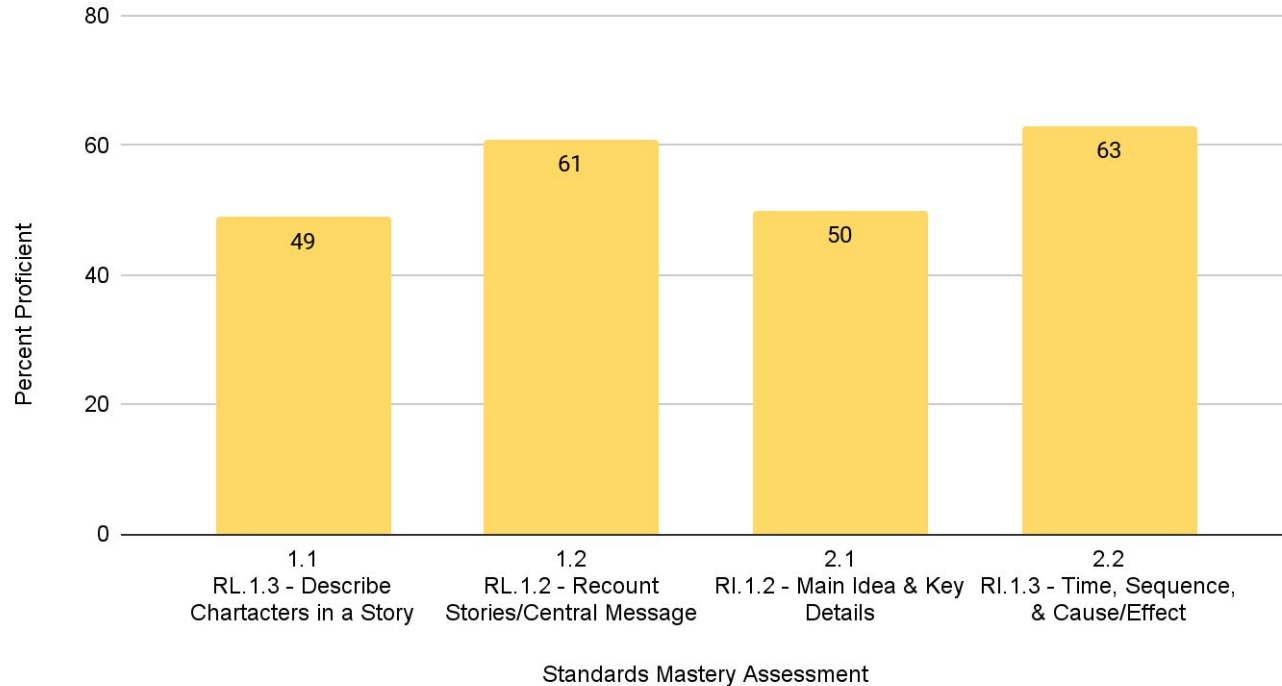

THIRD GRADE ELA DATA

3rd Grade ELA Proficiency