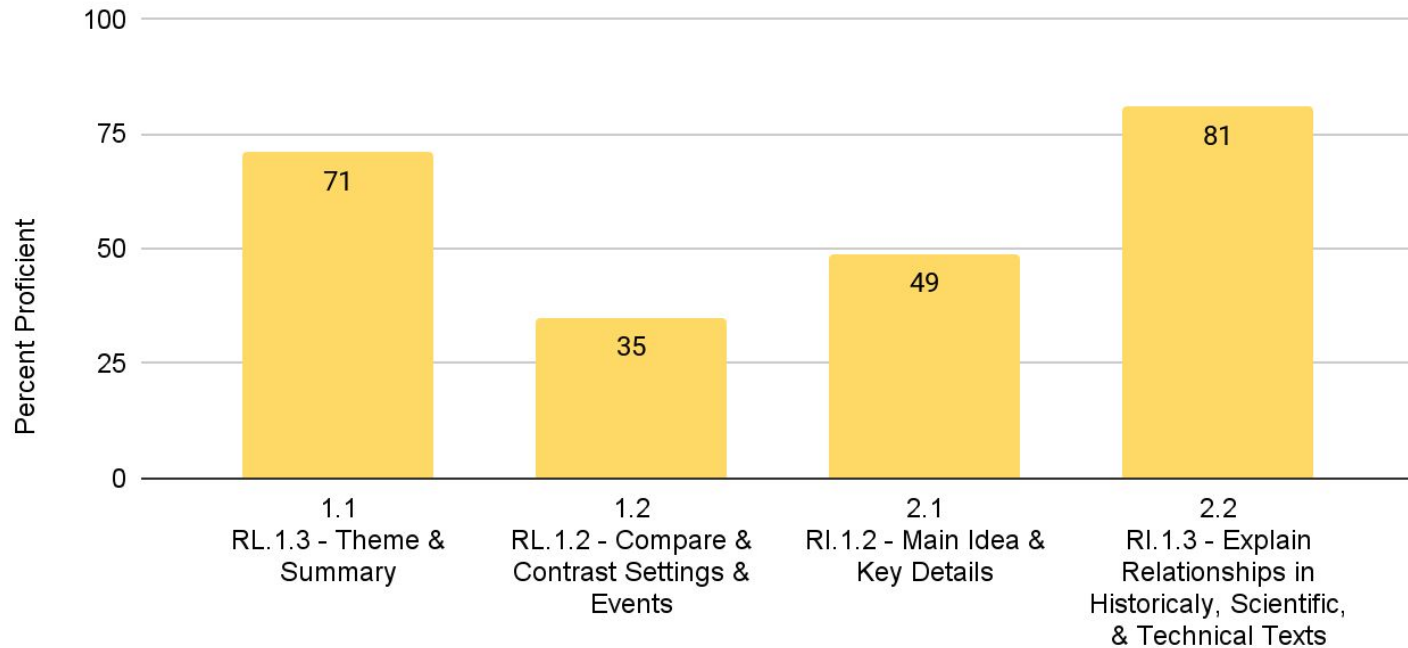

FIFTH GRADE ELA DATA

5th Grade ELA Proficiency

Standards Mastery Assessment