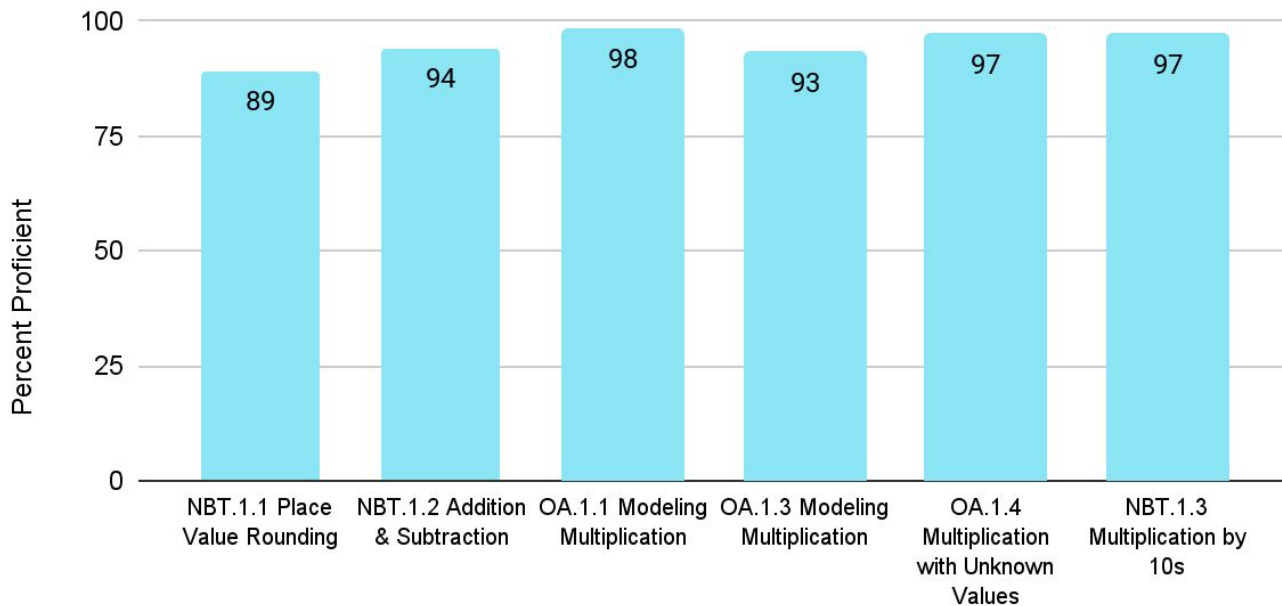

THIRD GRADE MATH DATA

3rd Grade Math Proficiency

Math Exemplars