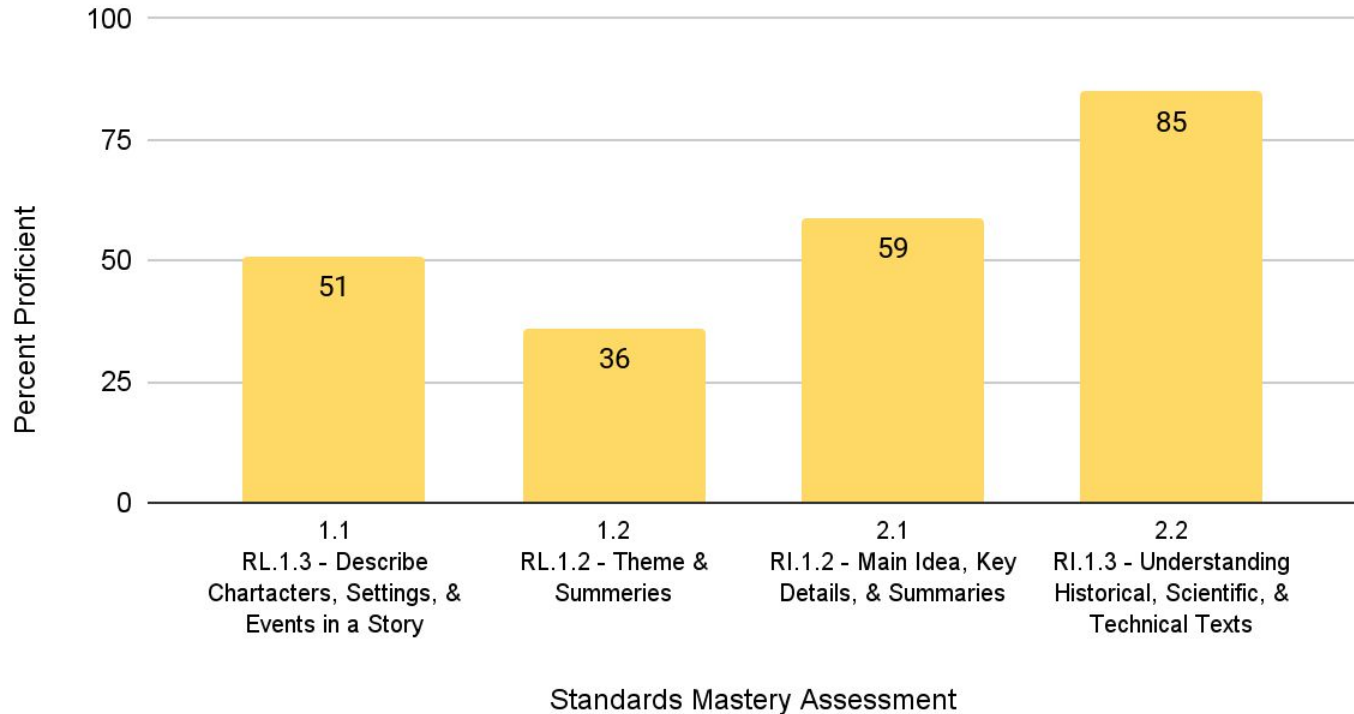

FOURTH GRADE ELA DATA

4th Grade ELA Proficiency