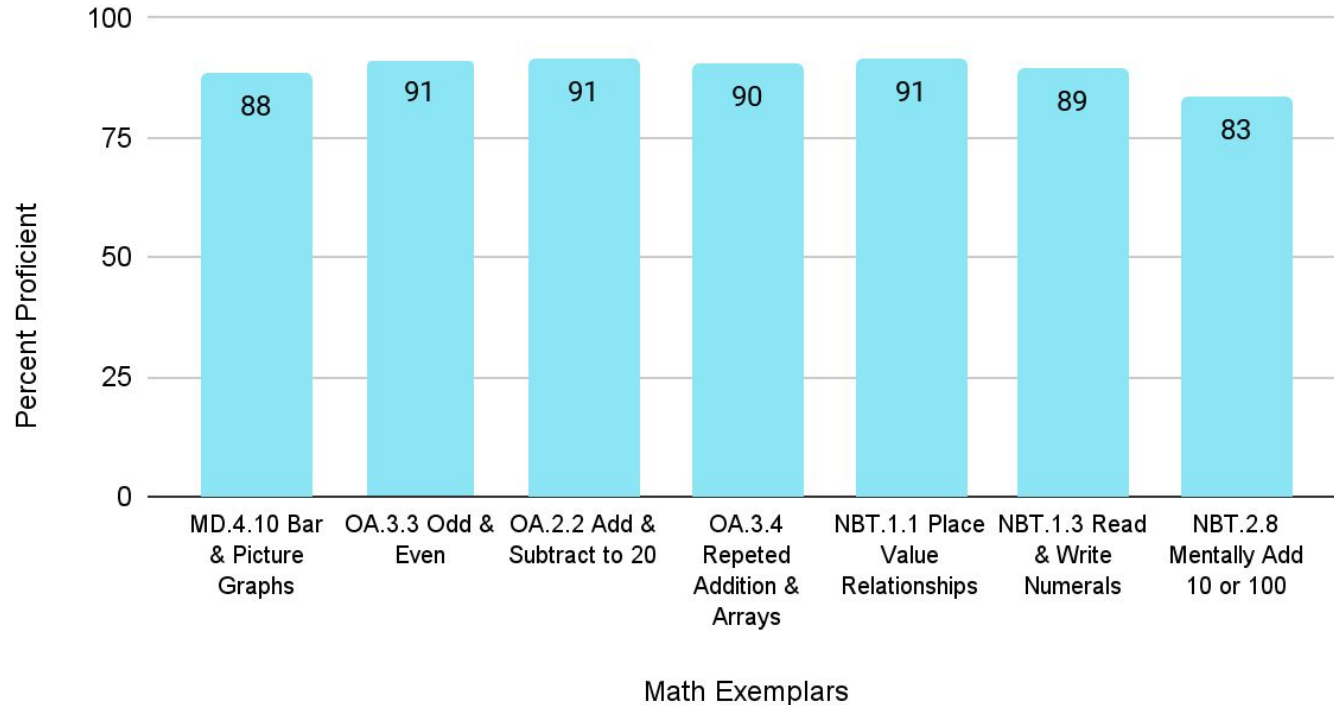

SECOND GRADE MATH DATA

2nd Grade Math Proficiency