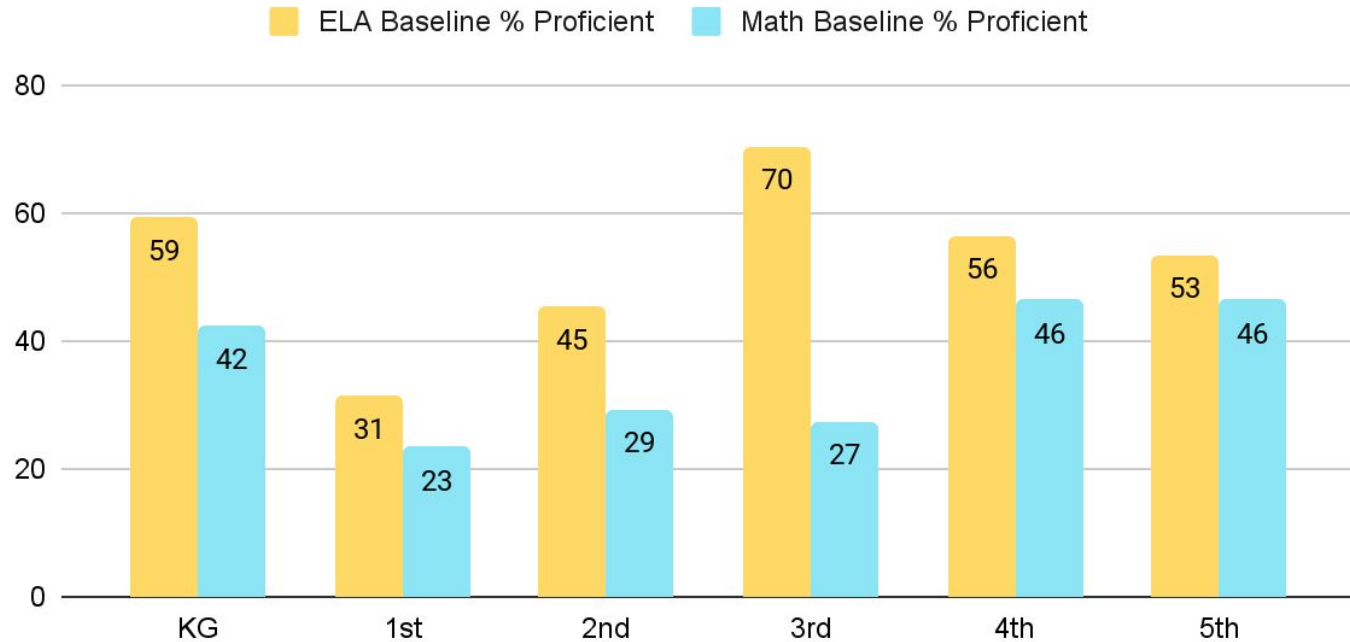

I-READY DIAGNOSTIC DATA

i-Ready Diagnostic Proficiency

Pinewoods Elementary Grade Levels