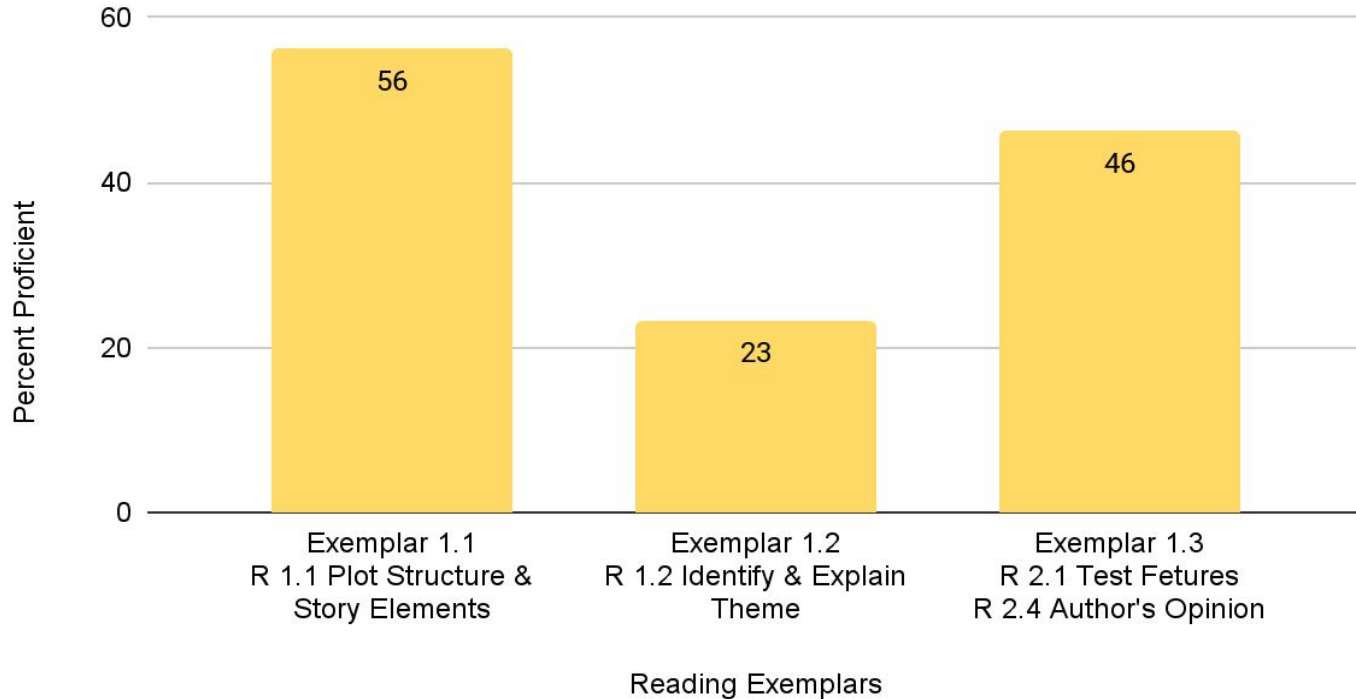

SECOND GRADE ELA DATA

2nd Grade ELA Proficiency